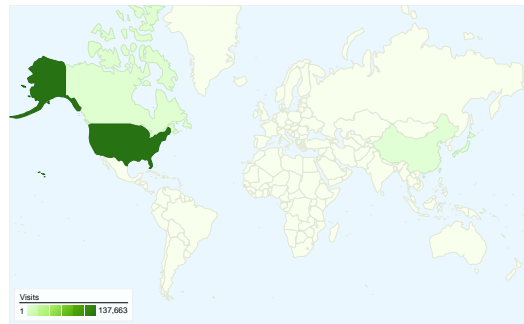

**Site Usage**

143,456 Visits

16.65% Bounce Rate

2,410,339 Pageviews

00:11:24 Avg. Time on Site

16.80 Pages/Visit

22.08% % New Visits

**Visitors Overview**

Visitors  
**43,538**

**Map Overlay world**

**Traffic Sources Overview**

- **Direct Traffic**  
69,372.00 (48.36%)
- **Search Engines**  
42,268.00 (29.46%)
- **Referring Sites**  
31,816.00 (22.18%)

**Content Overview**

**143,456 visits came from 86 countries/territories**

Site Usage						
Visits	Pages/Visit	Avg. Time on Site	% New Visits	Bounce Rate		
<b>143,456</b> % of Site Total: 100.00%	<b>16.80</b> Site Avg: 16.80 (0.00%)	<b>00:11:24</b> Site Avg: 00:11:24 (0.00%)	<b>22.37%</b> Site Avg: 22.08% (1.29%)	<b>16.65%</b> Site Avg: 16.65% (0.00%)		
Country/Territory	Visits	Pages/Visit	Avg. Time on Site	% New Visits	Bounce Rate	
United States	<b>137,663</b>	16.87	00:11:22	22.34%	16.34%	
Japan	<b>1,862</b>	18.07	00:15:01	11.71%	19.07%	
Canada	<b>1,291</b>	13.24	00:07:58	26.96%	27.50%	
China	<b>375</b>	6.61	00:07:56	8.00%	31.73%	
Hong Kong	<b>232</b>	24.36	00:20:30	15.09%	12.07%	
United Kingdom	<b>216</b>	13.88	00:10:45	32.41%	24.07%	
South Korea	<b>207</b>	21.53	00:14:37	21.26%	26.57%	
Australia	<b>190</b>	34.02	00:17:29	17.37%	13.16%	
Iraq	<b>186</b>	14.75	00:19:36	15.05%	15.59%	

Germany	119	11.18	00:08:29	41.18%	20.17%
					1 - 10 of 86

**Pages on this site were viewed a total of 2,410,339 times**

**2,410,339** Pageviews

**1,390,805** Unique Views

**16.65%** Bounce Rate