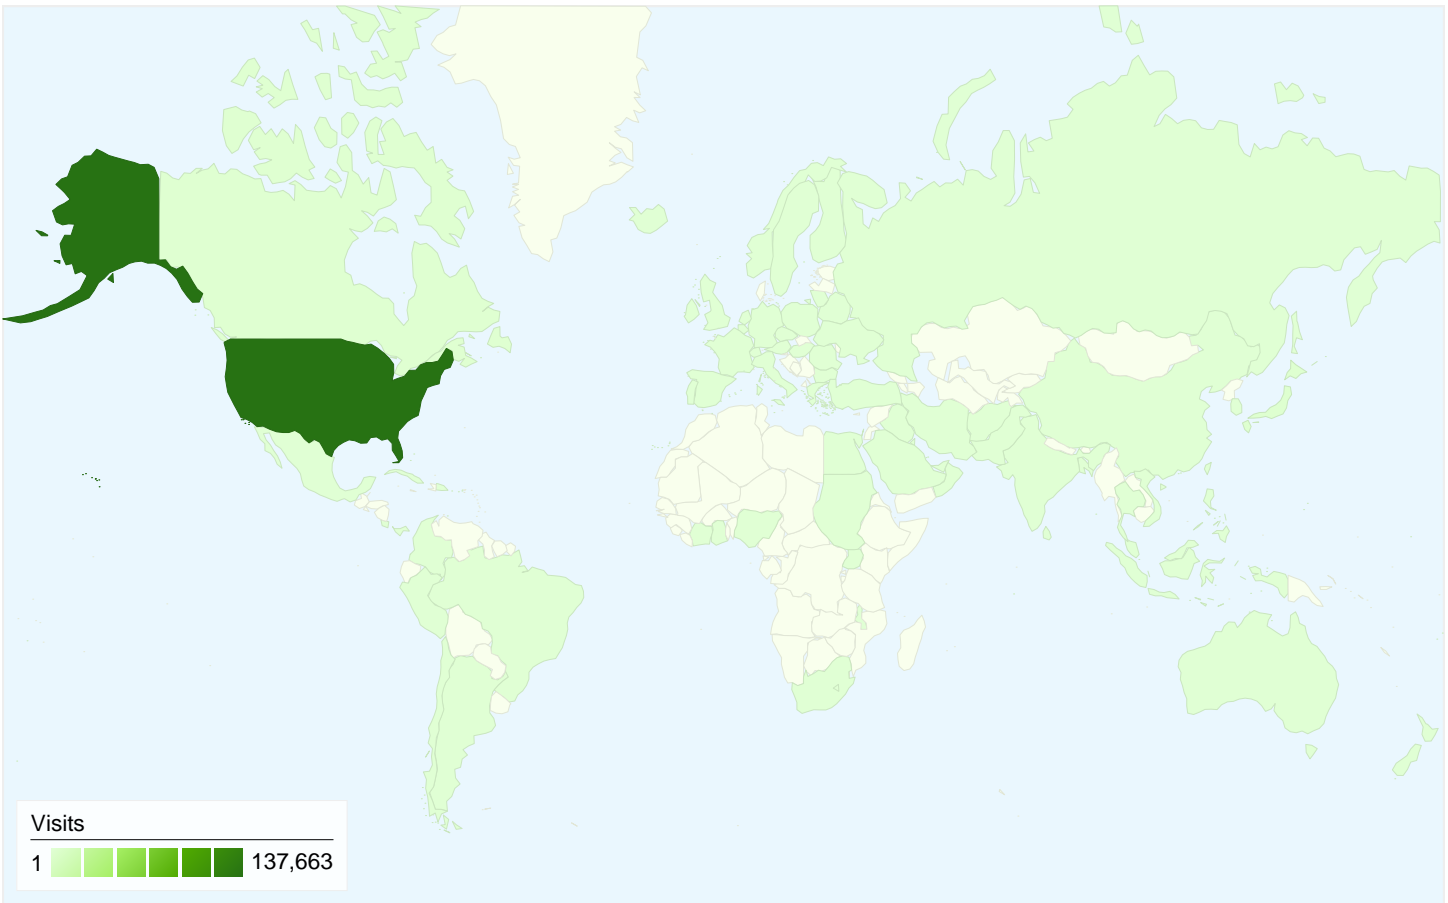

Visitors  
**43,538**

**Map Overlay world**

**Traffic Sources Overview**

- **Direct Traffic**  
69,372.00 (48.36%)
- **Search Engines**  
42,268.00 (29.46%)
- **Referring Sites**  
31,816.00 (22.18%)

**Content Overview**

## 43,538 people visited this site

**143,456** Visits

**43,538** Absolute Unique Visitors

**2,410,339** Pageviews

**16.80** Average Pageviews

**00:11:24** Time on Site

**16.65%** Bounce Rate

**22.08%** New Visits

**All traffic sources sent a total of 143,456 visits**

-  **48.36%** Direct Traffic
-  **22.18%** Referring Sites
-  **29.46%** Search Engines

-  **Direct Traffic**  
69,372.00 (48.36%)
-  **Search Engines**  
42,268.00 (29.46%)
-  **Referring Sites**  
31,816.00 (22.18%)

**143,456 visits came from 86 countries/territories**

Site Usage						
Visits	Pages/Visit	Avg. Time on Site	% New Visits	Bounce Rate		
<b>143,456</b> % of Site Total: 100.00%	<b>16.80</b> Site Avg: 16.80 (0.00%)	<b>00:11:24</b> Site Avg: 00:11:24 (0.00%)	<b>22.37%</b> Site Avg: 22.08% (1.29%)	<b>16.65%</b> Site Avg: 16.65% (0.00%)		
Country/Territory	Visits	Pages/Visit	Avg. Time on Site	% New Visits	Bounce Rate	
United States	<b>137,663</b>	16.87	00:11:22	22.34%	16.34%	
Japan	<b>1,862</b>	18.07	00:15:01	11.71%	19.07%	
Canada	<b>1,291</b>	13.24	00:07:58	26.96%	27.50%	
China	<b>375</b>	6.61	00:07:56	8.00%	31.73%	
Hong Kong	<b>232</b>	24.36	00:20:30	15.09%	12.07%	
United Kingdom	<b>216</b>	13.88	00:10:45	32.41%	24.07%	
South Korea	<b>207</b>	21.53	00:14:37	21.26%	26.57%	
Australia	<b>190</b>	34.02	00:17:29	17.37%	13.16%	
Iraq	<b>186</b>	14.75	00:19:36	15.05%	15.59%	