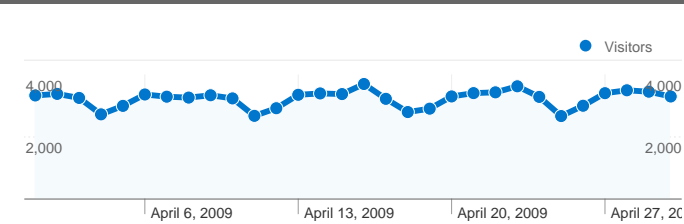

**Site Usage**

143,456 Visits

16.65% Bounce Rate

2,410,339 Pageviews

00:11:24 Avg. Time on Site

16.80 Pages/Visit

22.08% % New Visits

**Visitors Overview**

## 43,538 people visited this site

**143,456** Visits

**43,538** Absolute Unique Visitors

**2,410,339** Pageviews

**16.80** Average Pageviews

**00:11:24** Time on Site

**16.65%** Bounce Rate

**22.08%** New Visits

**143,456 visits came from 86 countries/territories**

Site Usage						
Visits	Pages/Visit	Avg. Time on Site	% New Visits	Bounce Rate		
<b>143,456</b> % of Site Total: 100.00%	<b>16.80</b> Site Avg: 16.80 (0.00%)	<b>00:11:24</b> Site Avg: 00:11:24 (0.00%)	<b>22.37%</b> Site Avg: 22.08% (1.29%)	<b>16.65%</b> Site Avg: 16.65% (0.00%)		
Country/Territory	Visits	Pages/Visit	Avg. Time on Site	% New Visits	Bounce Rate	
United States	<b>137,663</b>	16.87	00:11:22	22.34%	16.34%	
Japan	<b>1,862</b>	18.07	00:15:01	11.71%	19.07%	
Canada	<b>1,291</b>	13.24	00:07:58	26.96%	27.50%	
China	<b>375</b>	6.61	00:07:56	8.00%	31.73%	
Hong Kong	<b>232</b>	24.36	00:20:30	15.09%	12.07%	
United Kingdom	<b>216</b>	13.88	00:10:45	32.41%	24.07%	
South Korea	<b>207</b>	21.53	00:14:37	21.26%	26.57%	
Australia	<b>190</b>	34.02	00:17:29	17.37%	13.16%	
Iraq	<b>186</b>	14.75	00:19:36	15.05%	15.59%	

Germany	119	11.18	00:08:29	41.18%	20.17%
					1 - 10 of 86

**Pages on this site were viewed a total of 2,410,339 times**

**2,410,339** Pageviews

**1,390,805** Unique Views

**16.65%** Bounce Rate