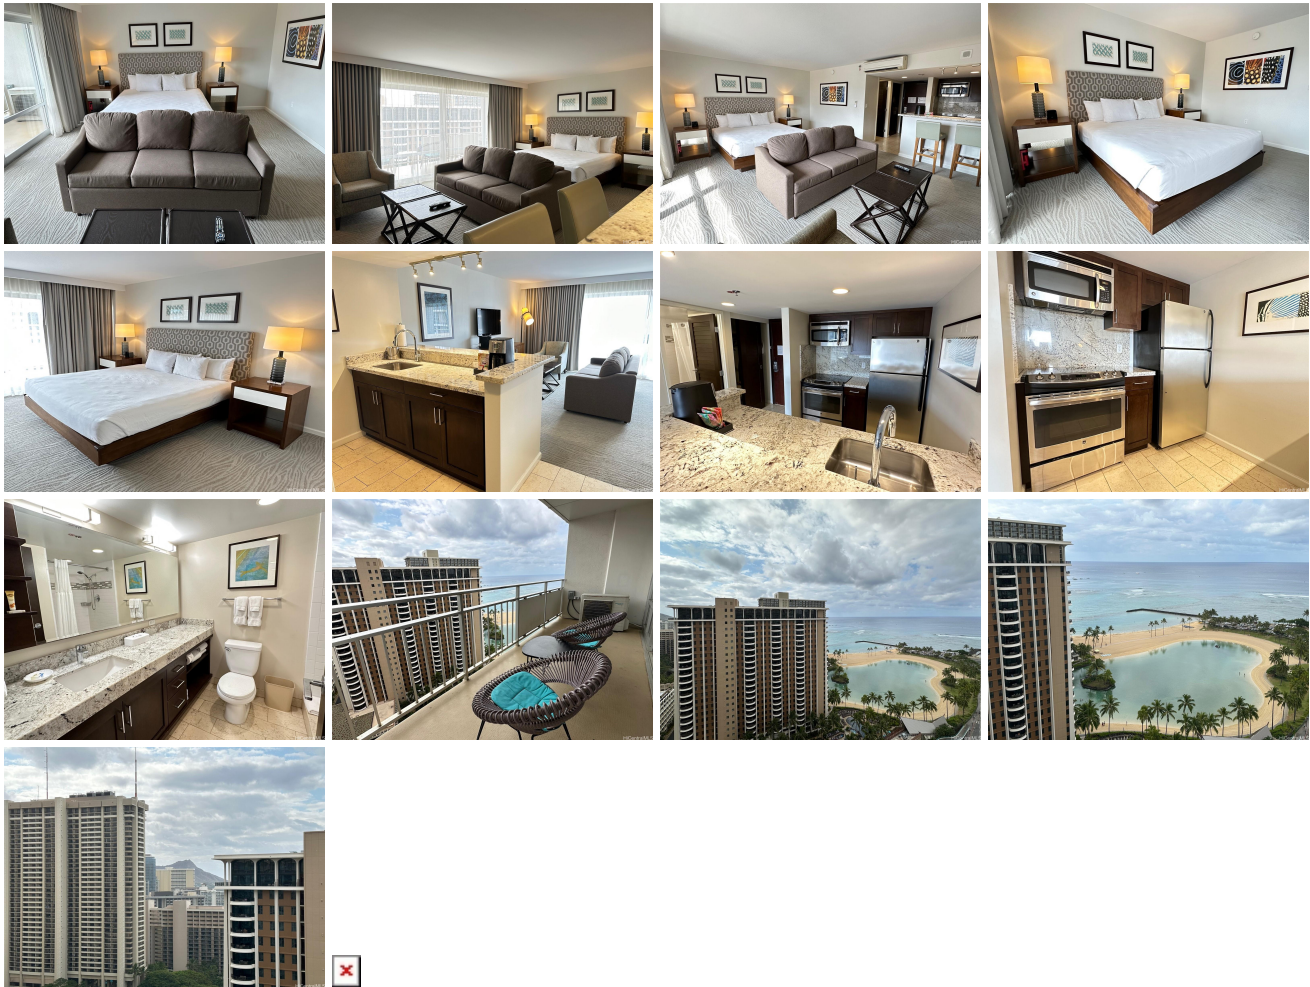

Ilikai Apt Bldg 1777 Ala Moana Boulevard Unit 2334, Honolulu 96815 * \$755,000

Beds: 0	MLS#: 202407066, FS	Year Built: 1965
Bath: 1/0	Status: Active	Remodeled:
Living Sq. Ft.: 500	List Date & DOM: 03-30-2024 & 109	Total Parking: 0
Land Sq. Ft.: 125,279	Condition: Above Average	Assessed Value
Lanai Sq. Ft.: 120	Frontage: Other	Building: \$730,800
Sq. Ft. Other: 0	Tax/Year: \$1,003/2023	Land: \$124,800
Total Sq. Ft. 620	Neighborhood: Waikiki	Total: \$855,600
Maint./Assoc. \$728 / \$0	Flood Zone : Zone AE - Tool	Stories / CPR: 21+ / No
Parking: None	Frontage: Other	
Zoning : X6 - Resort Mixed Use Precinct	View: Diamond Head, Ocean, Other	

Public Remarks: High floor fully furnished unit on the cool side at the Ilikai. Excellent ocean, beach and lagoon view. Close to dining, shopping, beach, bus line, and to Ala Moana Shopping Center and Waikiki. Unit is in Hotel Rental Program. **Sale Conditions:** None **Schools:** , , * [Request Showing](#), [Photos](#), [History](#), [Maps](#), [Deed](#), [Watch List](#), [Tax Info](#)

[1777 Ala Moana Boulevard 2334](#) - MLS#: [202407066](#) - High floor fully furnished unit on the cool side at the Ilikai. Excellent ocean, beach and lagoon view. Close to dining, shopping, beach, bus line, and to Ala Moana Shopping Center and Waikiki. Unit is in Hotel Rental Program. **Region:** Metro **Neighborhood:** Waikiki **Condition:** Above Average **Parking:** None **Total Parking:** 0 **View:** Diamond Head, Ocean, Other **Frontage:** Other **Pool:** **Zoning:** X6 - Resort Mixed Use Precinct **Sale Conditions:** None **Schools:** , , * [Request Showing](#), [Photos](#), [History](#), [Maps](#), [Deed](#), [Watch List](#), [Tax Info](#)