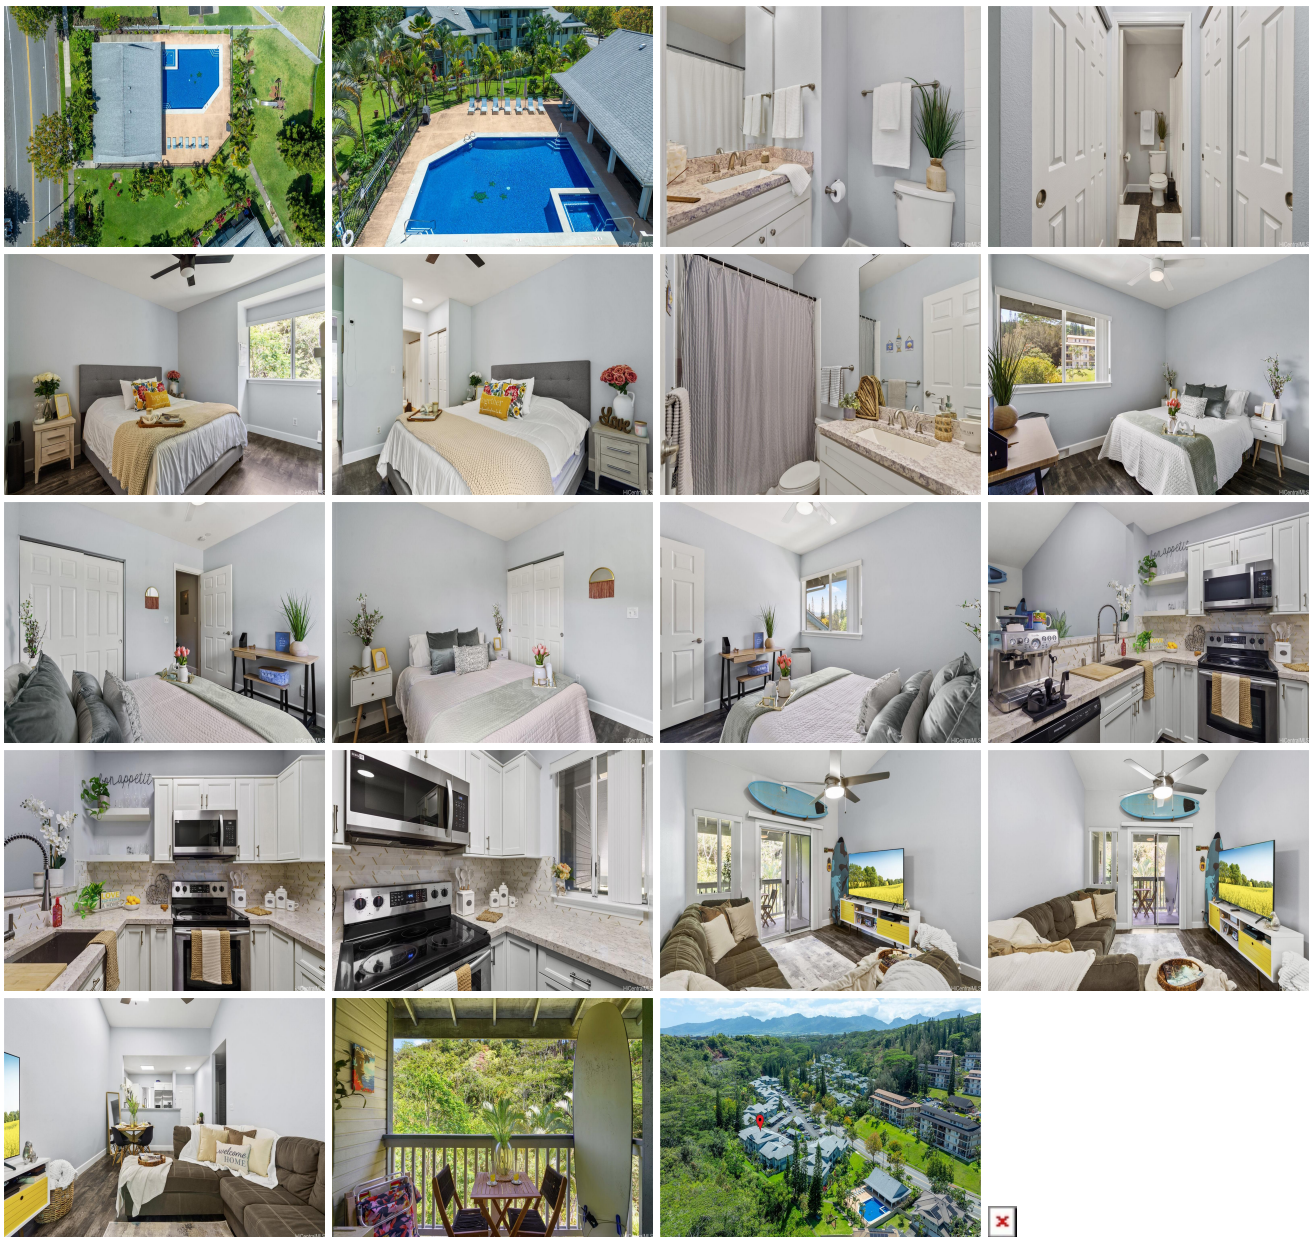

**Streamside @ Launani Vly 1 95-895 Wikao Street Unit E303, Mililani 96789 \* Streamside @**

**Launani Vly 1 \* \$509,000**

Beds: <b>2</b>	MLS#: <b>202411804, FS</b>	Year Built: <b>2000</b>
Bath: <b>2/0</b>	Status: <b>Active Under Contract</b>	Remodeled:
Living Sq. Ft.: <b>873</b>	List Date & DOM: <b>05-22-2024 &amp; 6</b>	Total Parking: <b>2</b>
Land Sq. Ft.: <b>0</b>	Condition: <b>Excellent</b>	<a href="#">Assessed Value</a>
Lanai Sq. Ft.: <b>0</b>	Frontage: <b>Other</b>	Building: <b>\$306,400</b>
Sq. Ft. Other: <b>0</b>	Tax/Year: <b>\$124/2023</b>	Land: <b>\$203,900</b>
Total Sq. Ft. <b>873</b>	Neighborhood: <b>Launani Valley</b>	Total: <b>\$510,300</b>
Maint./Assoc. <b>\$602 / \$81</b>	<a href="#">Flood Zone</a> : <b>Zone D - Tool</b>	Stories / CPR: <b>One / No</b>
Parking: <b>Assigned, Open - 2</b>	Frontage: <b>Other</b>	
<a href="#">Zoning</a> : <b>05 - R-5 Residential District</b>	View: <b>Garden, Mountain, Ocean, Sunrise, Sunset</b>	

**Public Remarks:** TURN KEY & MOVE IN READY. Renovated townhome new kitchen, bathrooms, vanity and flooring. Get close to the nature residing in Streamside Launani community which is nearby Wheeler and Schofield Military Base. Enjoy the ambience from the balcony and the amenities that this community offers. Grab your phone and secure your private tour and move in already. **Sale Conditions:** None **Schools:** , , \* [Request Showing](#), [Photos](#), [History](#), [Maps](#), [Deed](#), [Watch List](#), [Tax Info](#)