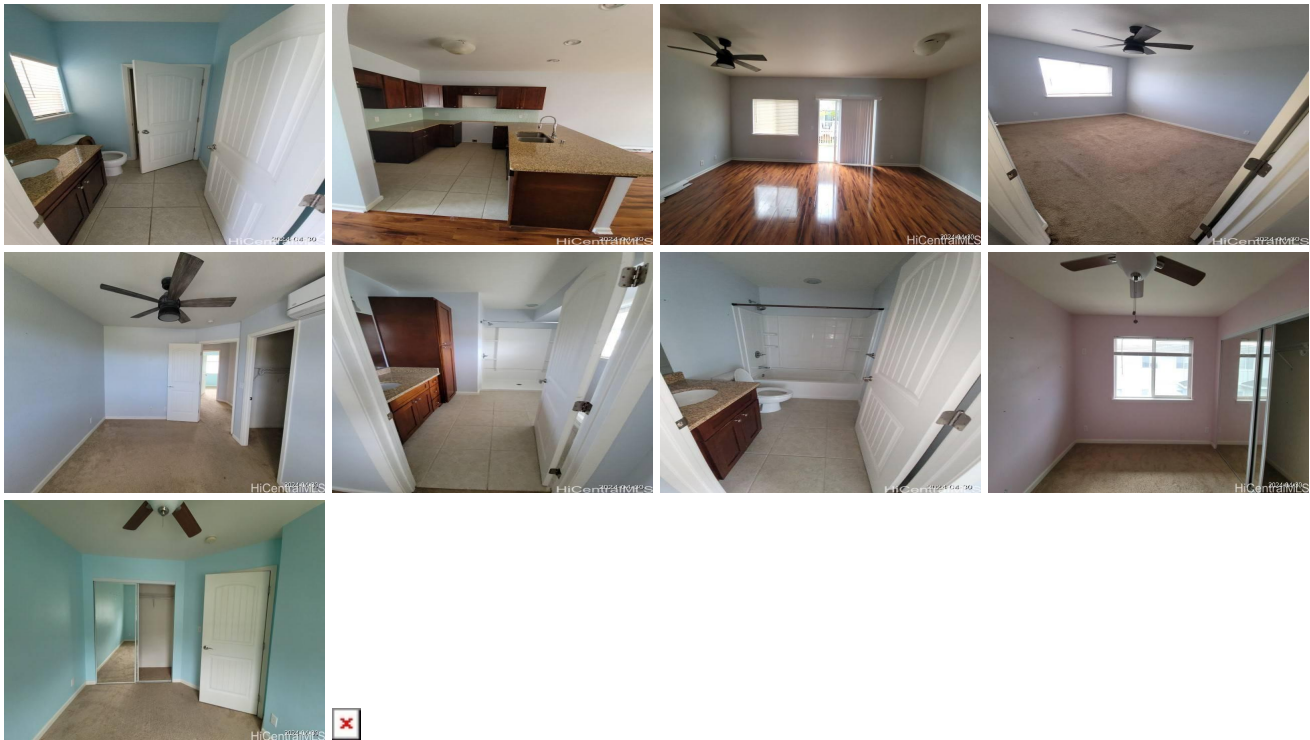

Maili Beach Place 87-176 Maipalaoa Road Unit C6, Waianae 96792 * Maili Beach Place *

\$388,500

Beds: **3**
 Bath: **2/1**
 Living Sq. Ft.: **1,222**
 Land Sq. Ft.: **3,942**
 Lanai Sq. Ft.: **0**
 Sq. Ft. Other: **0**
 Total Sq. Ft. **1,222**
 Maint./Assoc. **\$600 / \$0**
 Parking: **Assigned**

MLS#: **202412682, FS**
 Status: **Active**
 List Date & DOM: **06-05-2024 & 24**
 Condition: **Fair**
 Frontage:
 Tax/Year: **\$150/2023**
 Neighborhood: **Maili**
 Flood Zone: **Zone X - Tool**

Year Built: **2012**
 Remodeled:
 Total Parking: **1**
[Assessed Value](#)
 Building: **\$342,200**
 Land: **\$129,600**
 Total: **\$471,800**
 Stories / CPR: / **No**

Zoning: **05 - R-5 Residential District**

Frontage:
 View: **Mountain, Ocean**

Public Remarks: Charming townhouse is Maili Beach offering 3 bedrooms and 2 and a half baths. Spacious living area and kitchen. Lots of potential. Schedule your showing today. **Sale Conditions:** Foreclosure **Schools:** , , * [Request Showing](#), [Photos](#), [History](#), [Maps](#), [Deed](#), [Watch List](#), [Tax Info](#)

87-176 Maipalaoa Road C6 - MLS#: [202412682](#) - Charming townhouse is Maili Beach offering 3 bedrooms and 2 and a half baths. Spacious living area and kitchen. Lots of potential. Schedule your showing today. **Region:** Leeward **Neighborhood:** Maili **Condition:** Fair **Parking:** Assigned **Total Parking:** 1 **View:** Mountain, Ocean **Frontage:** **Pool:** **Zoning:** 05 - R-5 Residential District **Sale Conditions:** Foreclosure **Schools:** , , * [Request Showing](#), [Photos](#), [History](#), [Maps](#), [Deed](#), [Watch List](#), [Tax Info](#)