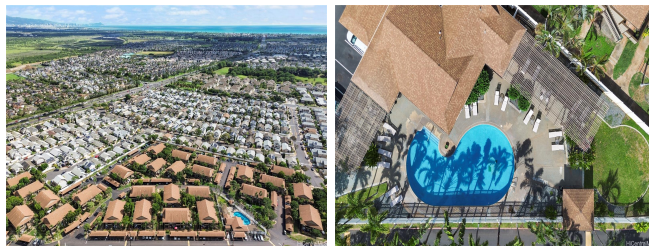

Palm Villas 91-1079 Puamaeole Street Unit 14A, Ewa Beach 96706 * Palm Villas * $515,000

* Originally $520,000

Beds: 2	MLS#: 202400862, FS	Year Built: 1989
Bath: 1/1	Status: Active	Remodeled: 2021
Living Sq. Ft.: 717	List Date & DOM: 01-16-2024 & 166	Total Parking: 1
Land Sq. Ft.: 0	Condition: Above Average	Assessed Value
Lanai Sq. Ft.: 0	Frontage:	Building: $319,000
Sq. Ft. Other: 0	Tax/Year: $79/2024	Land: $162,000
Total Sq. Ft. 717	Neighborhood: Ewa Gen Soda Creek	Total: $481,000
Maint./Assoc. $402 / $0	Flood Zone: Zone D - Tool	Stories / CPR: / No
Parking: Open - 1	Frontage:	
Zoning: 11 - A-1 Low Density Apartment	View: None	

Public Remarks: Well maintained 2-bed, 1.5 bath unit with patio. Appliance, AC, washer/dryer included. Assigned parking stall, pool clubhouse. Prime location near schools, parks, Kamakana Alii Mall. Move-in ready. **Sale Conditions:** None

Schools: , , * [Request Showing](#), [Photos](#), [History](#), [Maps](#), [Deed](#), [Watch List](#), [Tax Info](#)

Address	Price	Bd & Bth	Living / Avg.	Land | Avg.	Lanai	Occ.	FL	DOM
91-1079 Puamaeole Street 14A	$515,000	2 & 1/1	717 | $718	0 | $inf	0	60%	1	166

Address	Tax | Maint. | Ass.	Assessed Land	Assessed Building	Assessed Total	Ratio	Year & Remodeled
91-1079 Puamaeole Street 14A	$79 | $402 | $0	$162,000	$319,000	$481,000	107%	1989 & 2021

[91-1079 Puamaeole Street 14A](#) - MLS#: [202400862](#) - Original price was $520,000 - Well maintained 2-bed, 1.5 bath unit with patio. Appliance, AC, washer/dryer included. Assigned parking stall, pool clubhouse. Prime location near schools, parks, Kamakana Alii Mall. Move-in ready. **Region:** Ewa Plain **Neighborhood:** Ewa Gen Soda Creek **Condition:** Above Average **Parking:** Open - 1 **Total Parking:** 1 **View:** None **Frontage:** **Pool:** **Zoning:** 11 - A-1 Low Density Apartment **Sale Conditions:** None **Schools:** , , * [Request Showing](#), [Photos](#), [History](#), [Maps](#), [Deed](#), [Watch List](#), [Tax Info](#)

DOM = Days on Market, Occ. = Occupancy, FL = Floor Number